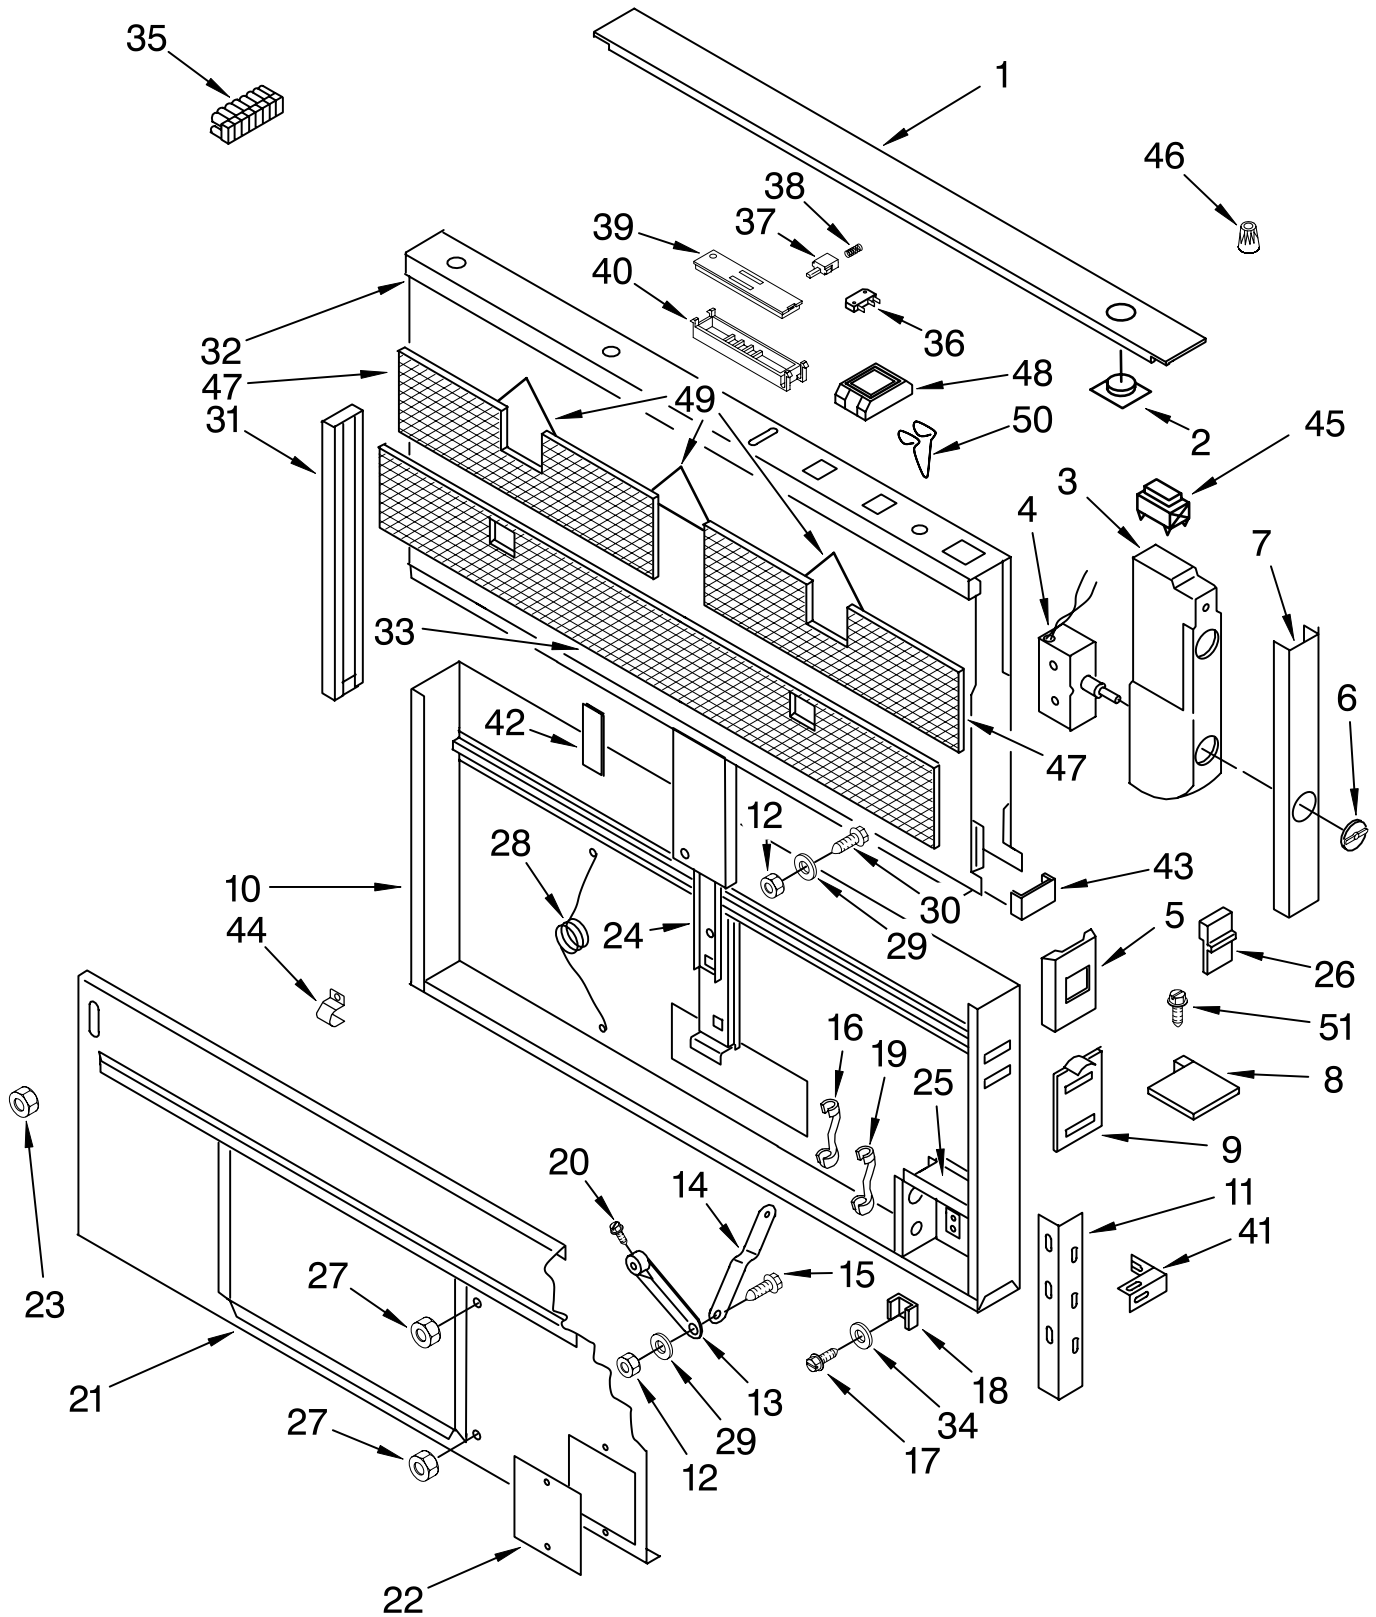

HOUSING AND CONTROL PARTS

For Models: GZ7930XHS0 And GZ7936XHS0

FOR ORDERING INFORMATION REFER TO PARTS PRICE LIST

HOUSING AND CONTROL PARTS

For Models: GZ7930XHS0 And GZ7936XHS0

Illus. No.	Part No.	DESCRIPTION	Illus. No.	Part No.	DESCRIPTION	Illus. No.	Part No.	DESCRIPTION
1		Cover, Controls (Top)	19	4360147	Strain Relief	41		Support
	4360383	GZ7930XHS0	20	4360148	Screw, Set		4360171	L.H.
	4360384	GZ7936XHS0	21		Cover, Housing Non-Serviceable		4360172	R.H.
2	4360216	Button, Push	22	4360149	Cover, Wiring Box	42	4360173	Guide, Housing (Back)
3	4360134	Housing, Switch	23	4360150	Nut In Guide (2)	43	4360174	Spacer, Cavity (2)
4	4360135	Switch, Fan	24		Guide, Housing Non-Serviceable	44	4360044	Clamp, Cable
5		Bracket, Support	25	4360152	Box, Wiring	45	4360210	Switch
	4360136	Left Hand	26	4360153	Clamp	46	4360211	Nut, Wire
	4360387	Right Hand	27	4360156	Nut (2)	47		Filter, Metal Grease (2)
6	4360217	Knob	28	4360157	Spring		4360222	GZ7930XHS0
7	4360218	Panel, Control	29	4360158	Washer		4360226	GZ7936XHS0
8		End Cap	30	4360159	Bolt	48	4360385	Connector (3)
	4360381	Left	31	4360221	Trim, L.H.	49	4360224	Clamp, Filter (3)
	4360382	Right	32		Filter Frame Grease Non-Serviceable	50	4360272	Spring (3)
9	4360140	Plate, Support (Upper) (2)	33		Filter, Grease	51	4360386	Screw, Endcap
10		Housing, Non-Serviceable		4360220	GZ7930XHS0	Following Parts Not Illustrated and Optional Parts Not Included		
11		Bracket, Support		4360225	GZ7936XHS0			
	4360141	Lower R.H.	34	4360005	Washer	4360228 Installation Kit		
	4360170	Lower L.H.	35	4360165	Terminal			
12	4360142	Nut	36	4360361	Micro Switch (2)	LITERATURE PARTS		
13	4360143	Arm, Gear Motor	37	4360166	Actuator, Micro Switch (2)			
14	4360144	Arm, Cavity	38	4360167	Spring (2)	LIT4360363 Installation Instructions/ Use And Care Guide		
15	4360145	Bolt	39	4360168	Cover, Switch			
16	4360062	Strain Relief	40	4360169	Housing, Switch			
17	4360006	Screw						
18	4360146	Grounding, Guide				OPTIONAL PARTS NOT INCLUDED		
						883240		Trim Kit-White (GZ7930XHS0)
						883239		Trim Kit-Black (GZ7930XHS0)
						883242		Trim Kit-White (GZ7936XHS0)
						883241		Trim Kit-Black (GZ7936XHS0)
						814380		Kit, Motor Mount

FOR ORDERING INFORMATION REFER TO PARTS PRICE LIST